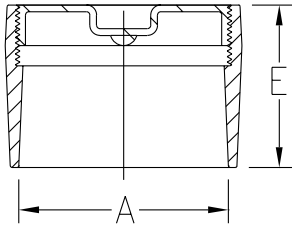

Z1440 CLEANOUT FERRULE WITH PLUG

ENGINEERING SPECIFICATION

Zurn Z1440 cleanout features Dura-Coated cast iron body with gas and watertight ABS tapered thread plug.

A Pipe Size/Outlet Type	E Body Height Dimensions inches [mm]	Approximate Weight lb [kg]
No-Hub (NH)		
2NH	2-1/2 [64]	2 [1]
3NH	2-3/4 [70]	4 [2]
4NH	3 [76]	5 [2]
6NH	3 [76]	8 [4]
8NH	3-1/2 [89]	13 [6]

PREFIXES	DESCRIPTION	A PIPE SIZE	LIST PRICE
Z1440*	D.C.C.I. and ABS Plug	2"	98.00
		3"	150.00
		4"	206.00
		6"	420.00
		8"	781.00

OUTLET (SPECIFY PIPE SIZE IN INCHES AND TYPE OF OUTLET)				
TYPE	DESCRIPTION	PIPE SIZE/OUTLET TYPE	E BODY HT. DIM.	ADD
NH	No-Hub	2NH, 3NH, 4NH, 6NH, 8NH	See Chart	N/C